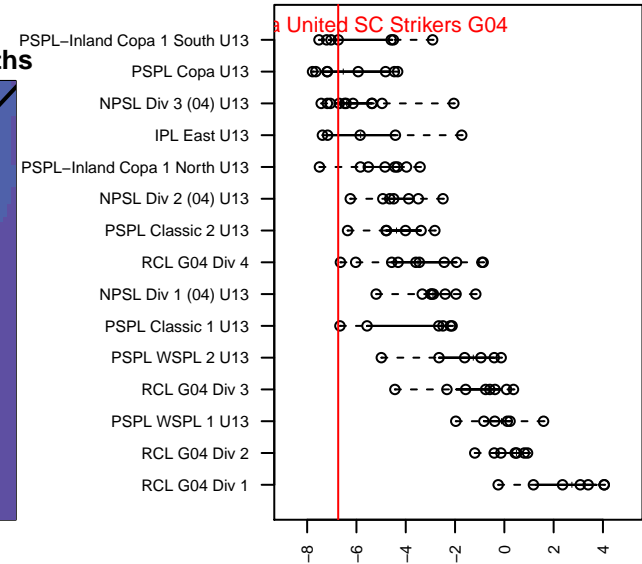

Walla Walla United SC Strikers G04

Walla Walla United SC
 Walla Walla, WA
 G04 total strength=524
 attack=0.57 defense=0.26
 fall league = PSPL–Inland Copa 1 South U13
 spr league = Spr PSPL–Inland Copa 2 U13

alt names used:
 Walla Walla United Soccer Club Strikers
 Walla Walla United Soccer Club Strikers

Venues played:
 2016 PSPL–Inland Copa 1 South U13
 2016 Spr PSPL–Inland Copa 2 U13

Walla Walla United SC Strikers G04
 Dots are actual minus expected GF (blue circles) and GA (red triangles).
 Blue line is smoothed change in attack strength. Red is smoothed change in defense strength.

**attack and defense variance (black dot)
relative to other teams
and top 10 in region**

**attack and defense rating
relative to others at age
and all opponents in last 13 months**

Performance relative to 13 month average