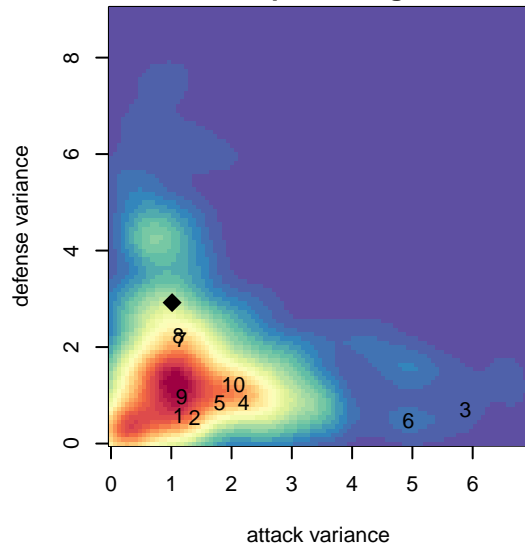

Walla Walla United SC Strikers G04

Walla Walla United SC
 Walla Walla, WA
 G04 total strength=524
 attack=0.57 defense=0.26
 fall league = PSPL–Inland Copa 1 South U13
 spr league = Spr PSPL–Inland Copa 2 U13

alt names used:
 Walla Walla United Soccer Club Strikers
 Walla Walla United Soccer Club Strikers

Venues played:
 2016 PSPL–Inland Copa 1 South U13
 2016 Spr PSPL–Inland Copa 2 U13

Walla Walla United SC Strikers G04
 Dots are actual minus expected GF (blue circles) and GA (red triangles).
 Blue line is smoothed change in attack strength. Red is smoothed change in defense strength.

**attack and defense variance (black dot)
relative to other teams
and top 10 in region**

**attack and defense rating
relative to others at age
and all opponents in last 13 months**

Performance relative to 13 month average