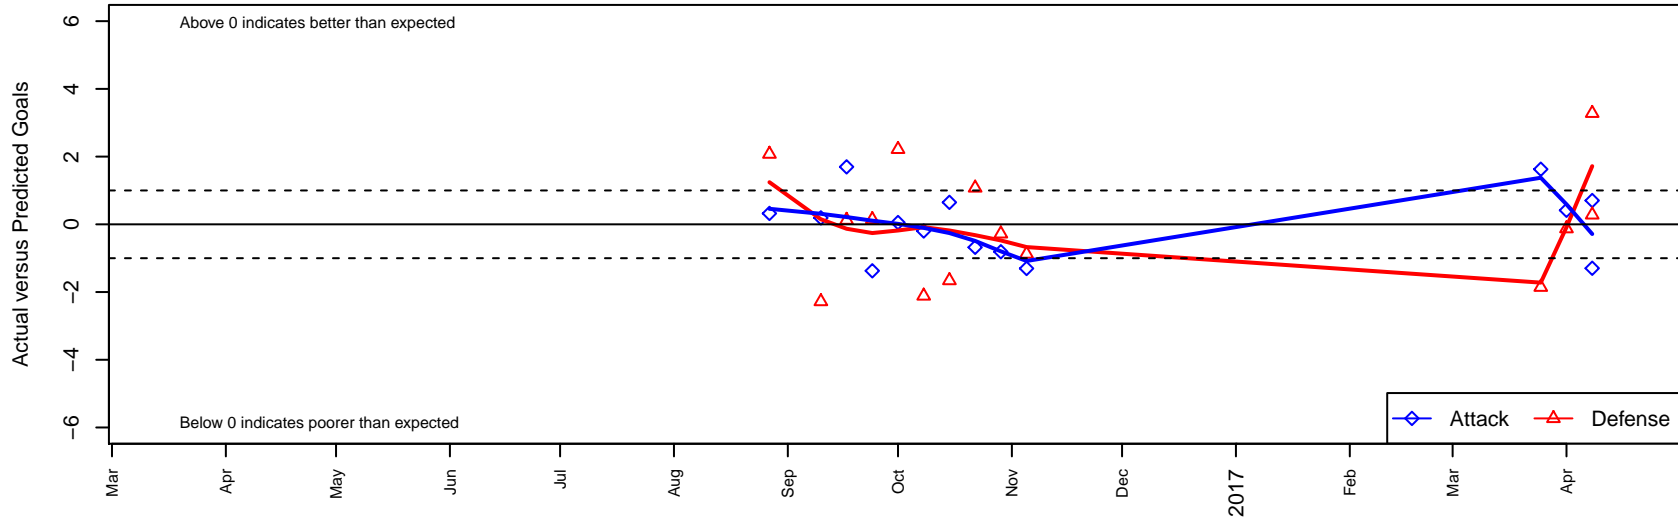

Walla Walla United SC Strikers G04

Walla Walla United SC
 Walla Walla, WA
 G04 total strength=524
 attack=0.57 defense=0.26
 fall league = PSPL–Inland Copa 1 South U13
 spr league = Spr PSPL–Inland Copa 2 U13

alt names used:
 Walla Walla United Soccer Club Strikers
 Walla Walla United Soccer Club Strikers

Venues played:
 2016 PSPL–Inland Copa 1 South U13
 2016 Spr PSPL–Inland Copa 2 U13

Walla Walla United SC Strikers G04
 Dots are actual minus expected GF (blue circles) and GA (red triangles).
 Blue line is smoothed change in attack strength. Red is smoothed change in defense strength.

**attack and defense variance (black dot)
relative to other teams
and top 10 in region**

**attack and defense rating
relative to others at age
and all opponents in last 13 months**

Performance relative to 13 month average